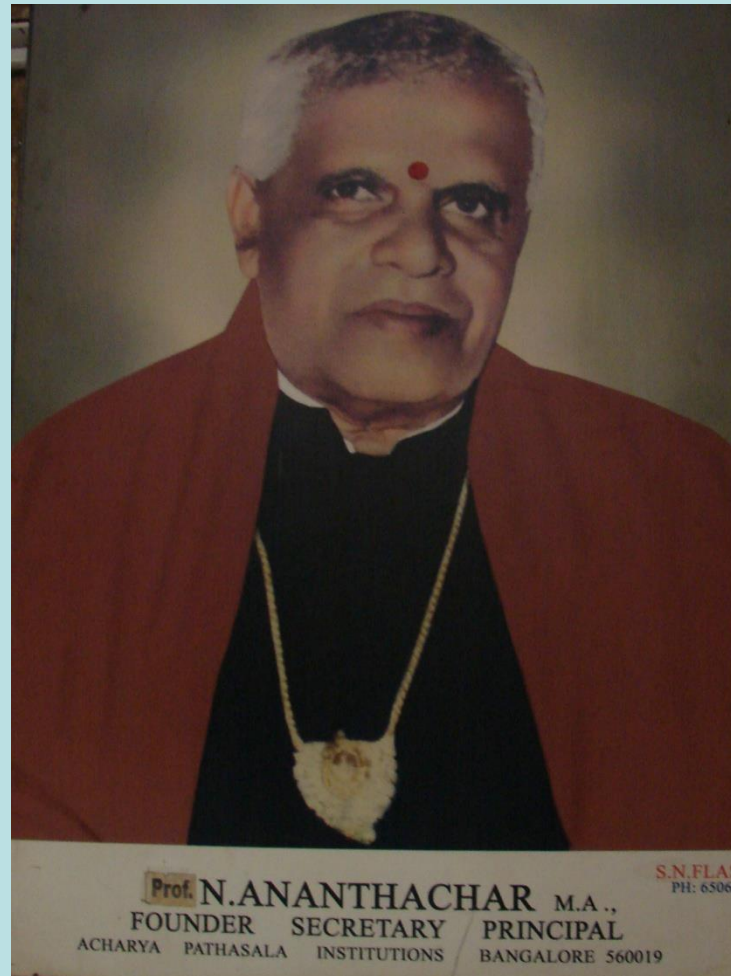

*Welcome to Founder's Day
And
Teacher's Day Celebrations*

Dr. S. Radhakrishna-The celebrated Teacher

*Acharya Devobhava
through the life of our founder.....*

Prof. N. ANANTHACHAR M.A.,
FOUNDER SECRETARY / PRINCIPAL
ACHARYA PATHASALA INSTITUTIONS BANGALORE 560019

S.N. FLAS
PH: 650623

First Batch of students

Foundation Stone.

ACHARYA PATHASALA

THIS FOUNDATION STONE

WAS LAID BY

RAJAMANTRAPRAVINA

N. MADHAYA RAO ESQ B A B L

DEWAN OF MYSORE

ON 27TH AUGUST 1941

*The honorable patrons who benevolently
aided the remarkable growth of
ACHARYA PATASHALA*

Late.Sri.Navarathna Rama Rao

Late. Sri B.M.Srinivasiah

Late. Sri Rao Saheb M.Rama Rao