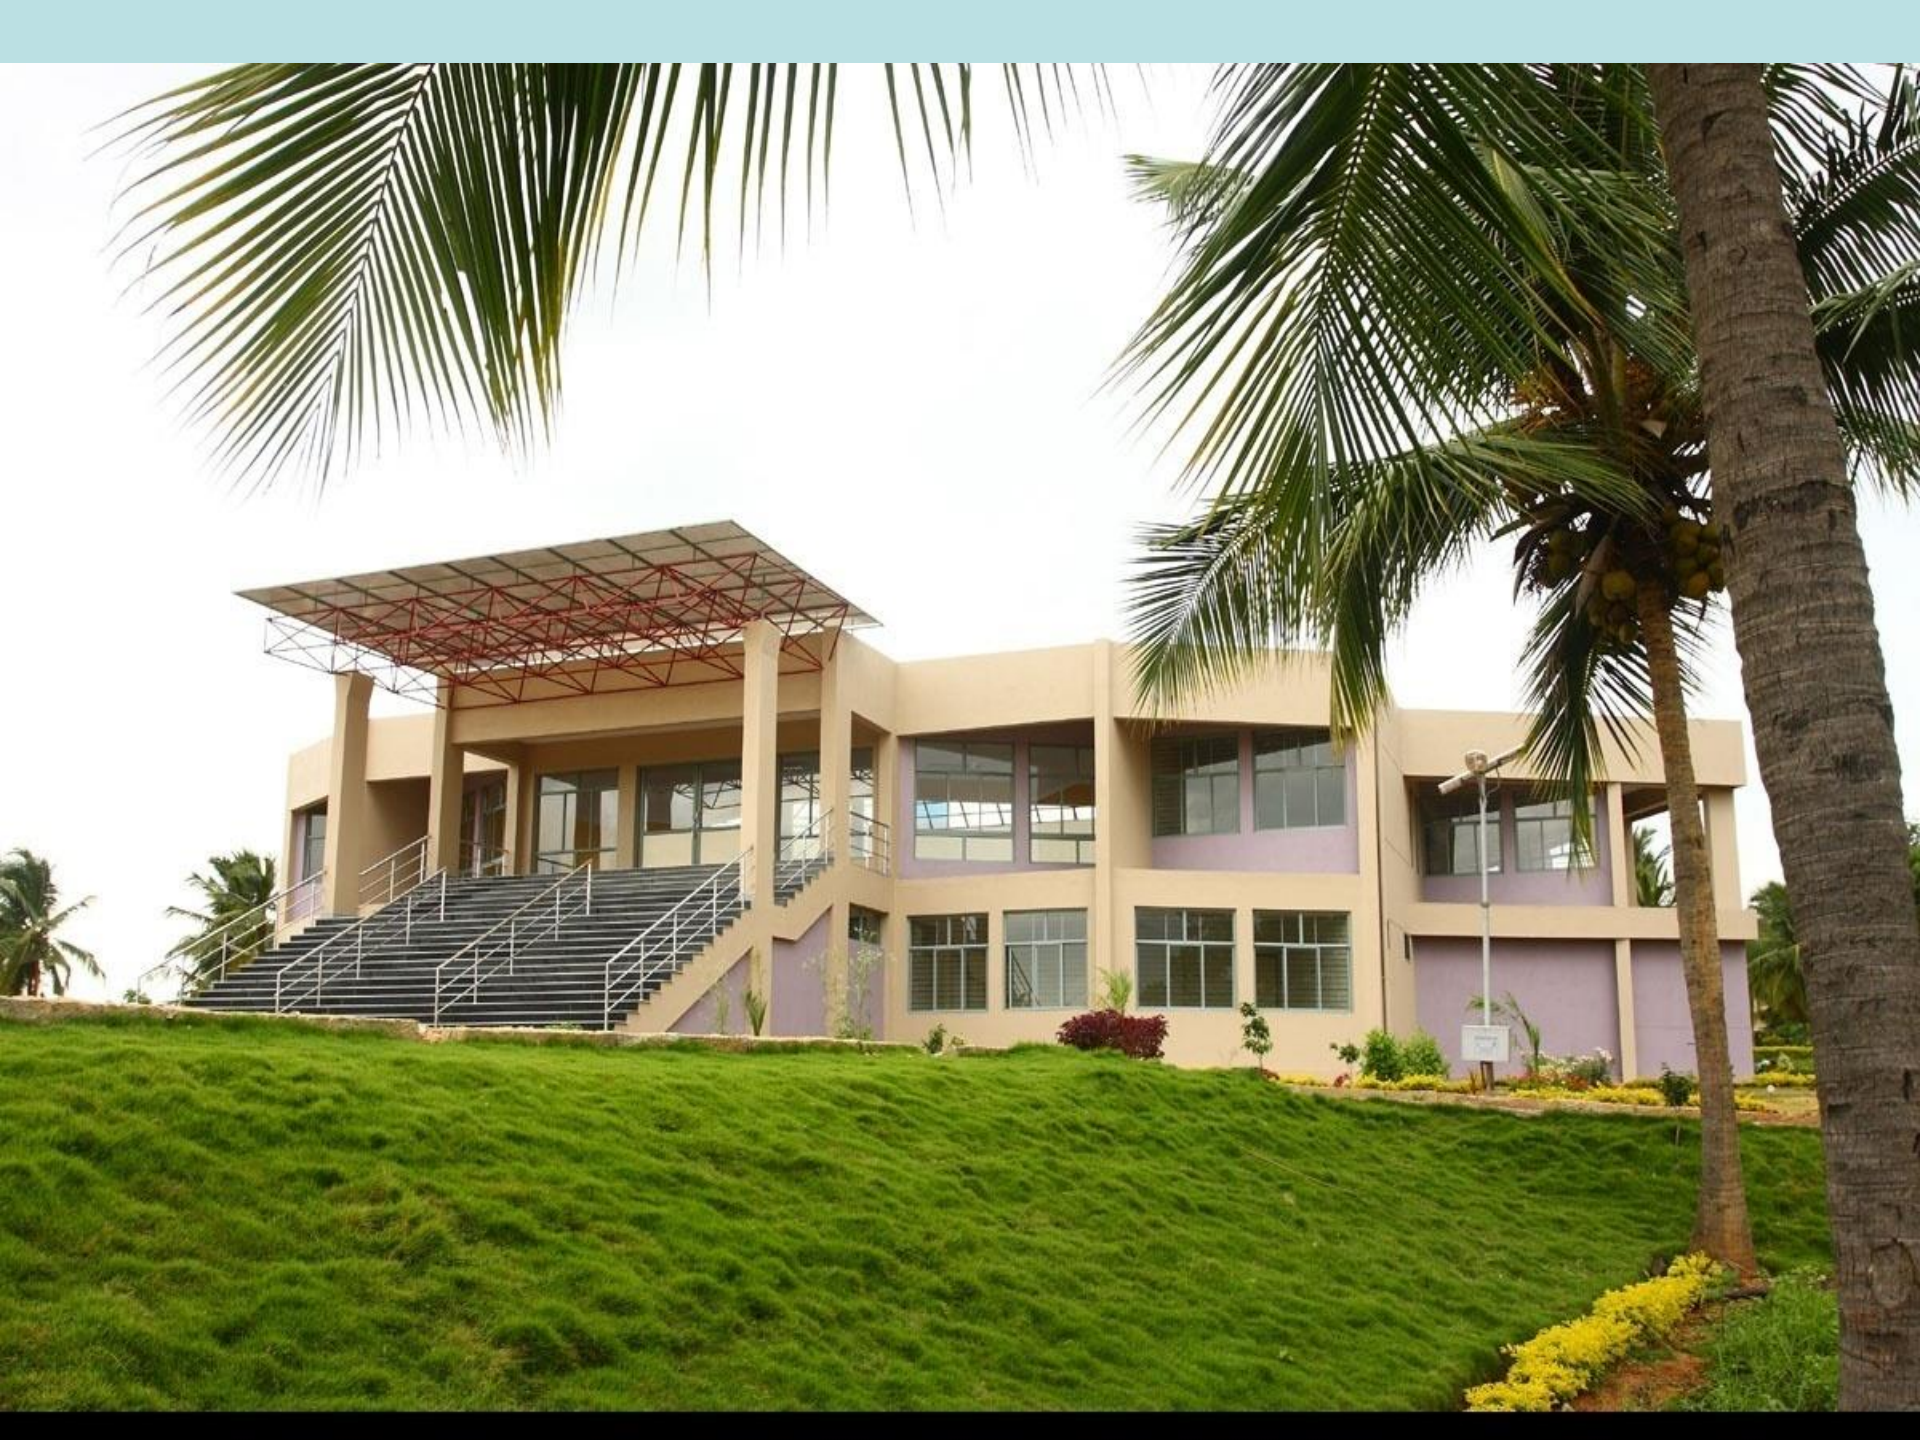

APS Public School