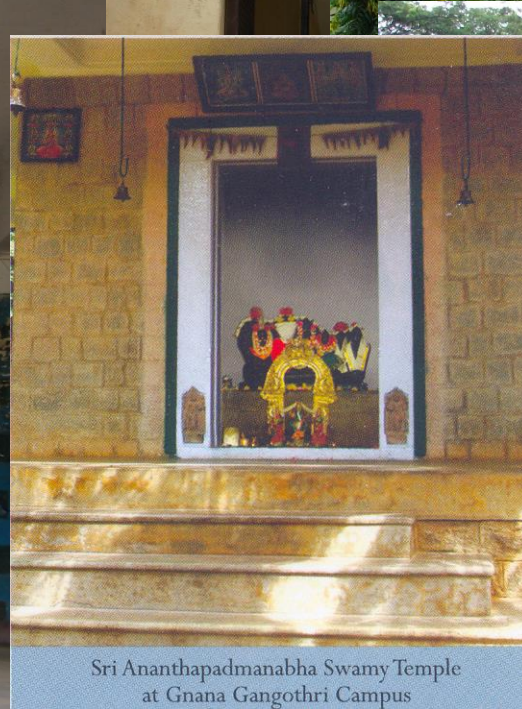

Sri Ananthapadmanabha Swamy Temple at Gnana Gangotri Campus